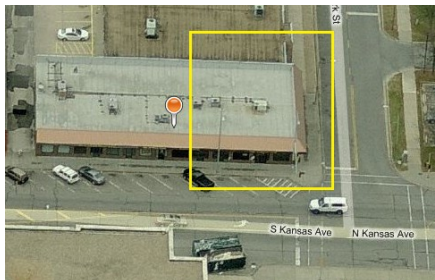

# MATHERREAL ESTATE

This property is located at: **This property is located at:** 101 S. Kansas Olathe, KS 66061

**101 S. Kansas, Olathe, KS**

FOR  
LEASE

## Property Features:

- 4215 sq ft Office (divisible)
- Public Parking on street and in rear of building
- Across from JOCO Court House
- New to market current tenant has occupied 20+ years

**Shawn Hartley**